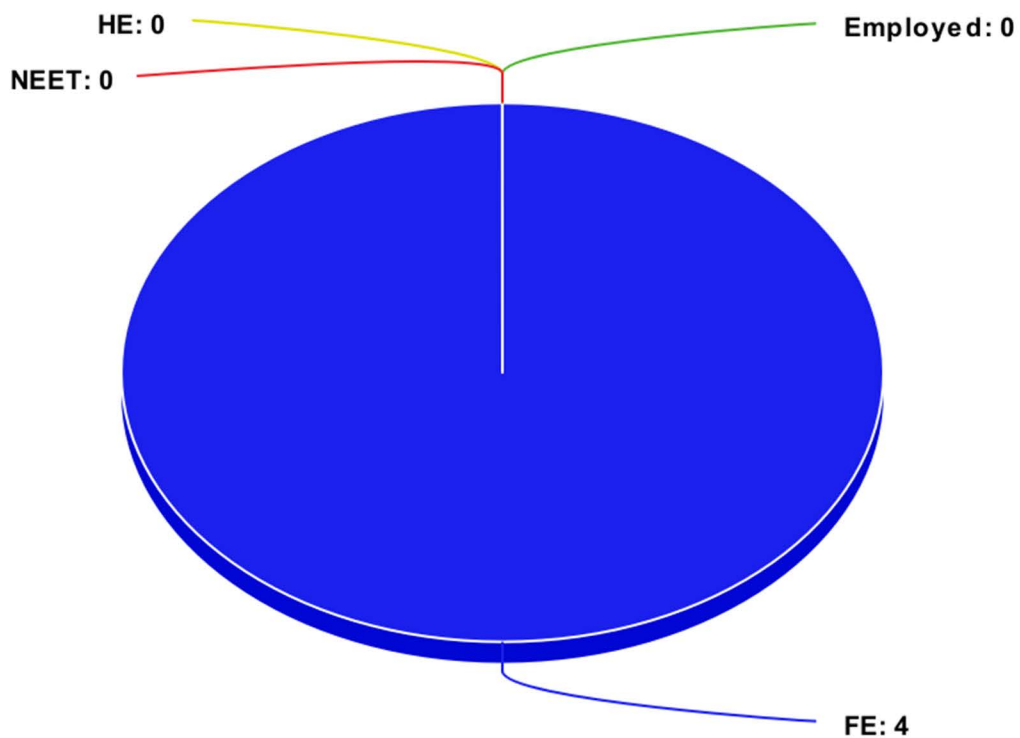

Destinations Statistics for Y11's 2021

Year 2021 | Point of Leaving | No of Leavers 4

2021

Employed FE HE NEET